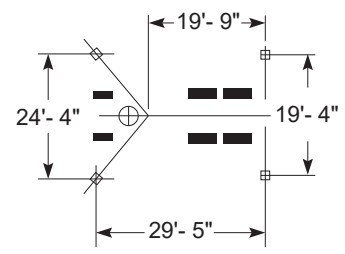

**KVM 36 X**

**OUTRIGGER SPREAD**

**WORKING RANGE  
TRUCK MOUNTED  
CONCRETE PUMPS**

5900 CENTERVILLE ROAD  
WHITE BEAR, MINNESOTA 55127